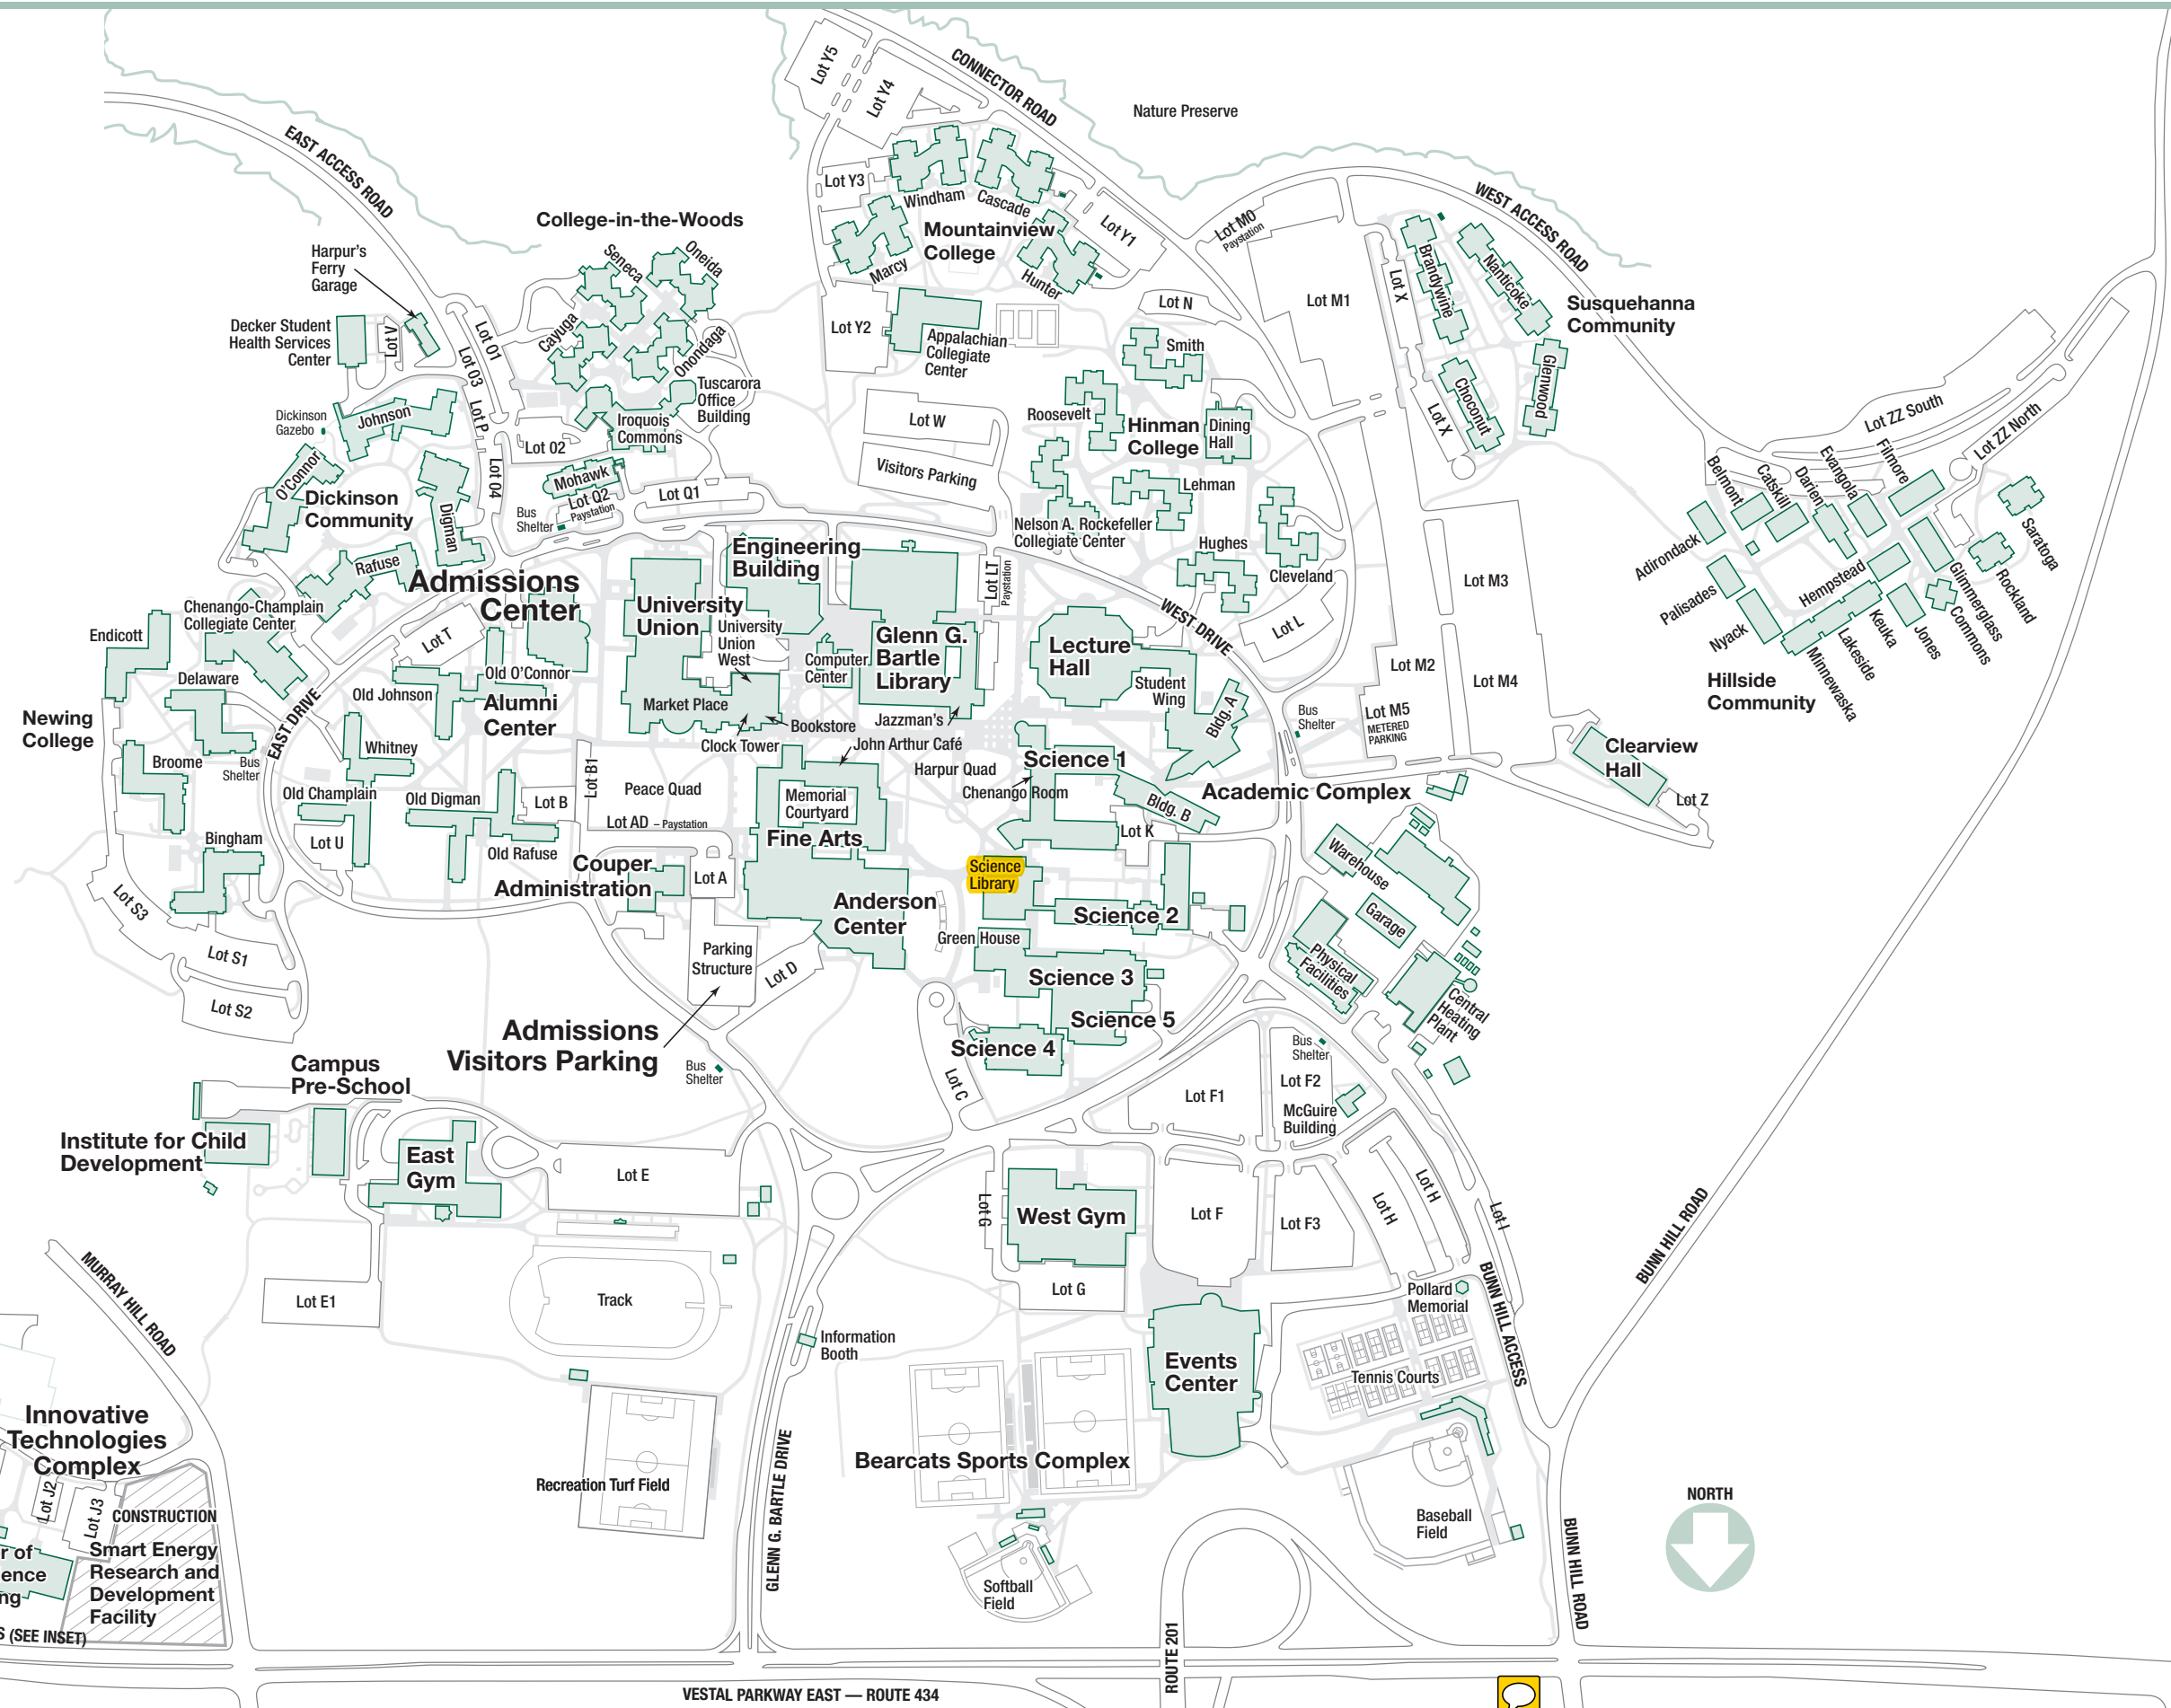

BINGHAMTON UNIVERSITY

STATE UNIVERSITY OF NEW YORK

University Downtown Center
67 Washington St., Binghamton

Innovative Technologies Complex
UNIVERSITY DOWNTOWN CENTER 3.7 MILES (SEE INSET)